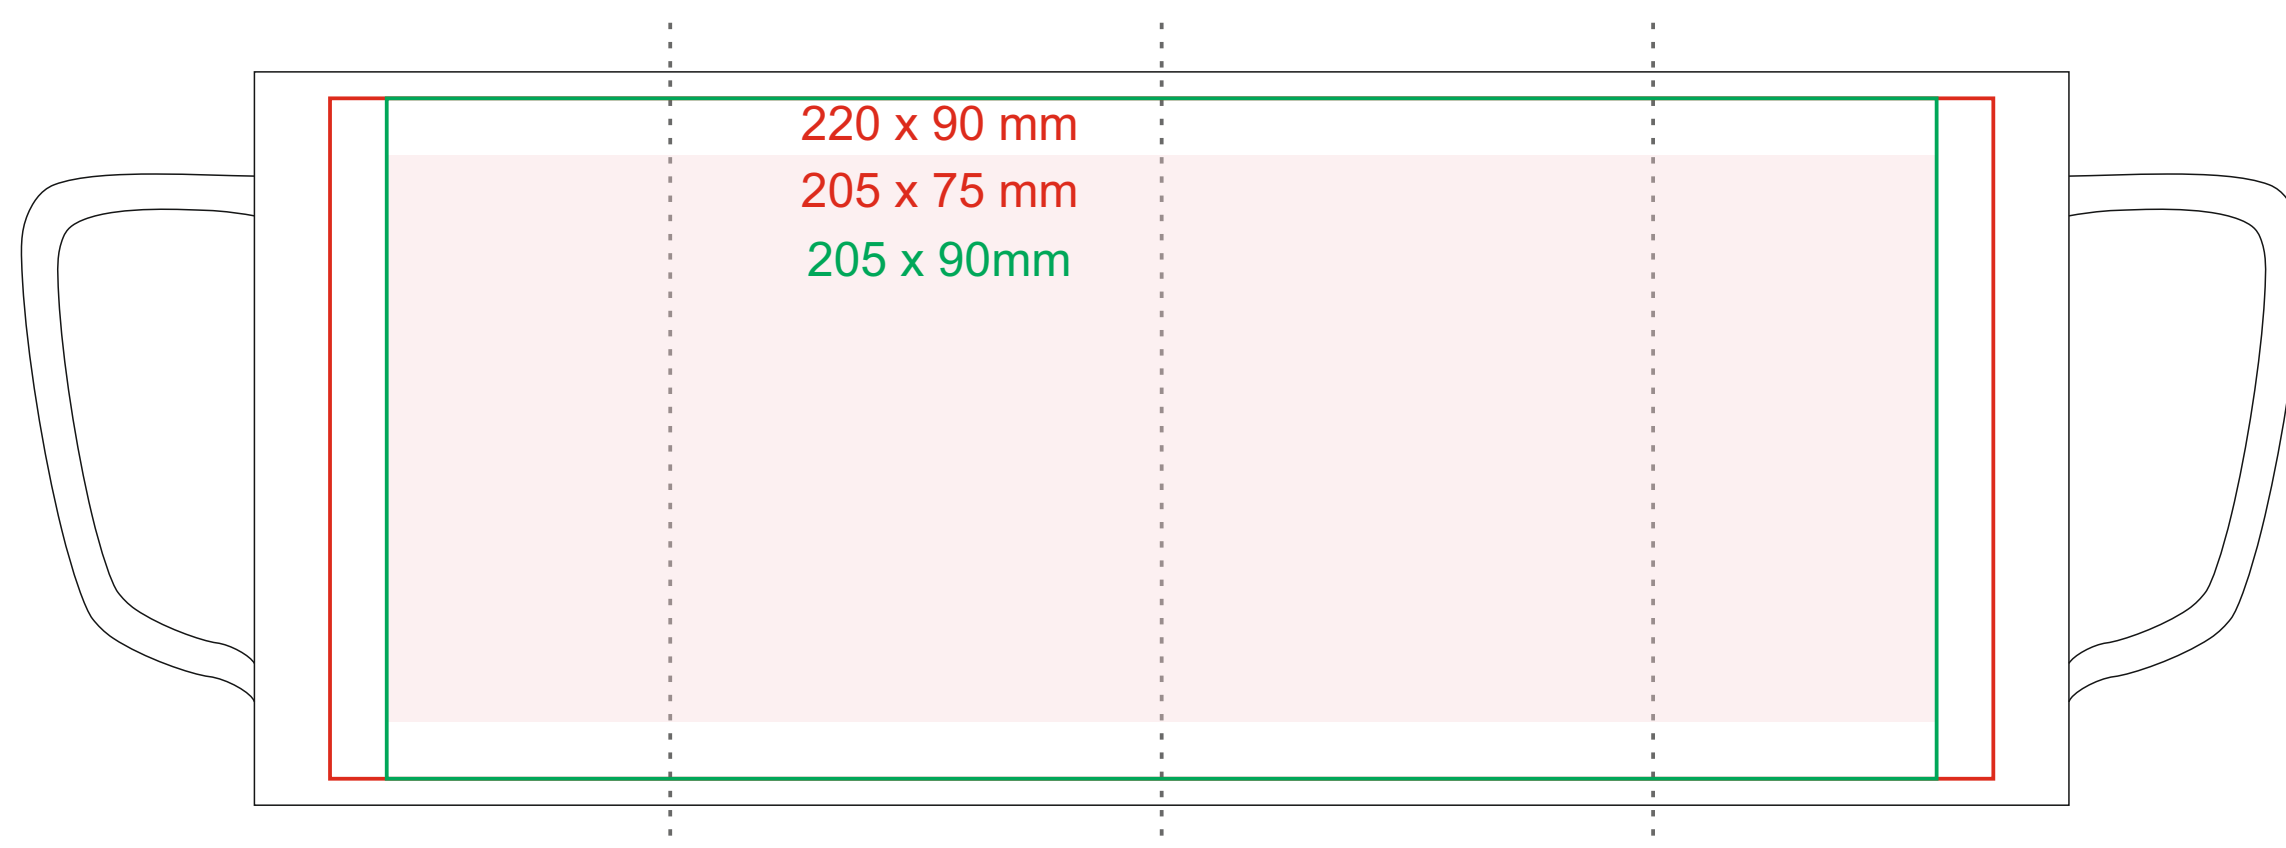

M_470 Tommy art

310 ml / h: 95 mm / Ø 83 mm

[Come preparare il materiale di stampa?](#)

significato

- Master Sublimation
- Project with small elements (safe area printing for small elements and texts)
- Smart Sublimation