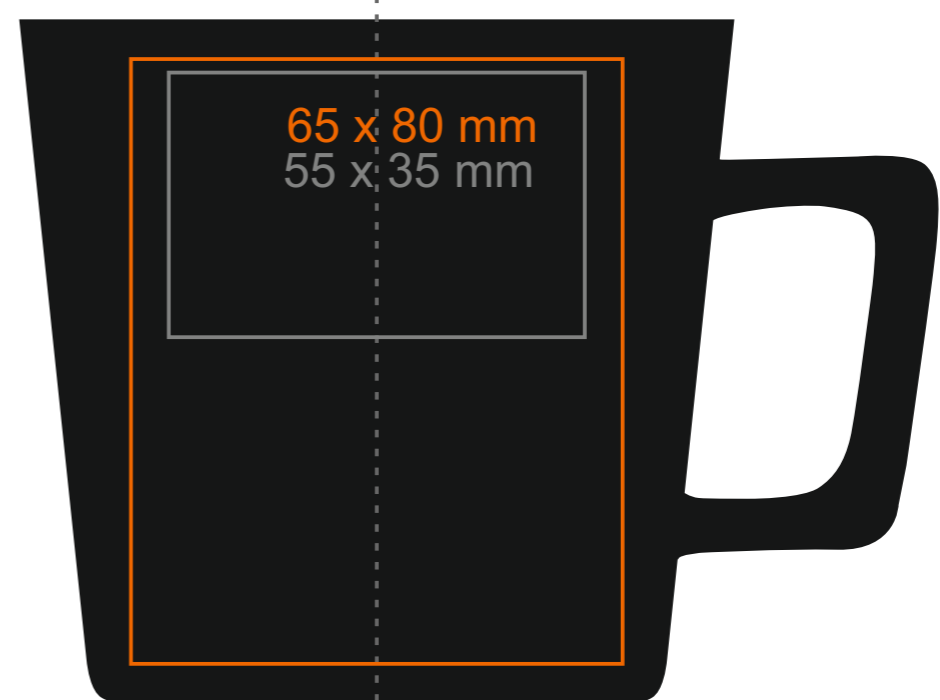

M_556 SMART SUPREME

350 ml / h: 90 mm / Ø 94 mm

- Imprint on the handle
- Imprint on the inside
- Imprint on the bottom inside
- Imprint on the bottom outside

- 70 x 12 mm
- 50 x 20 mm
- Ø 50mm
- Ø 45 mm