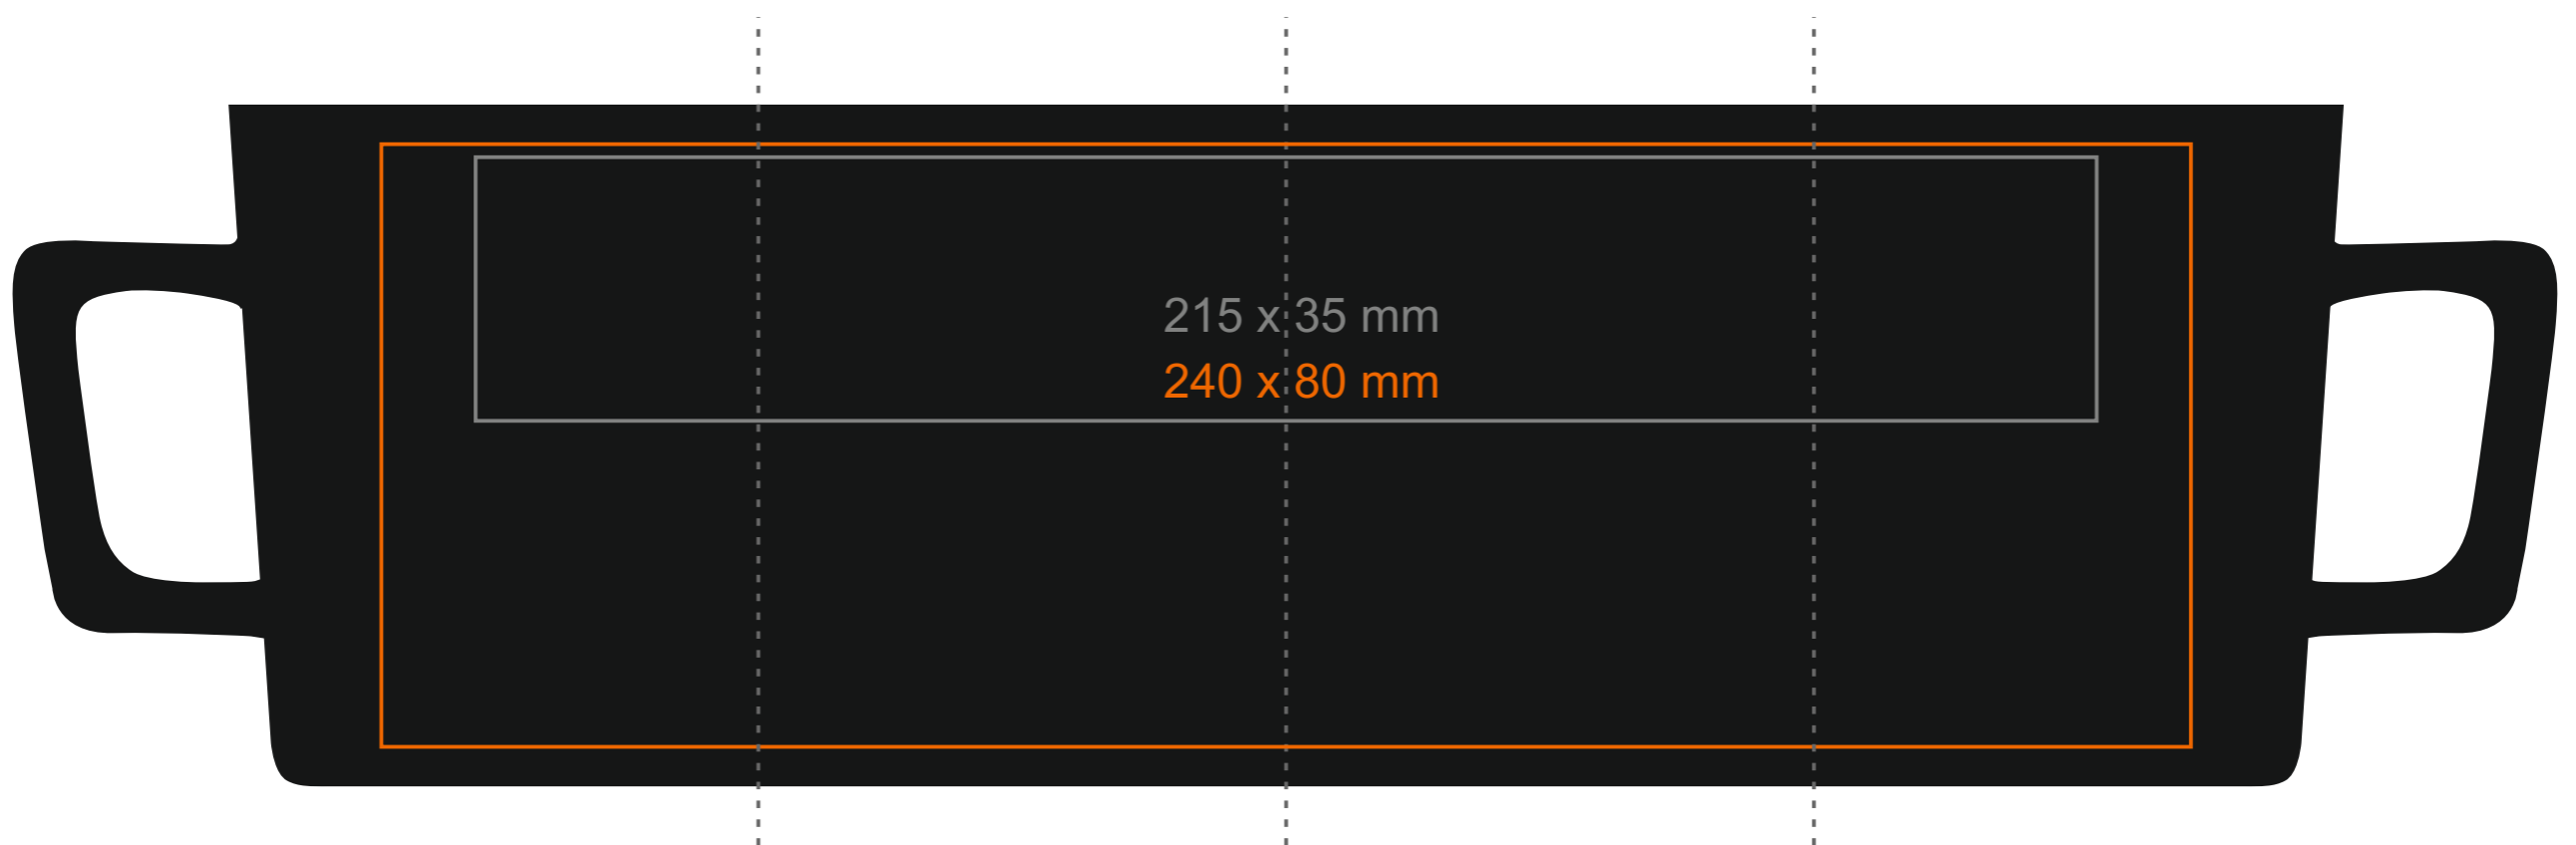

M_556 SMART SUPREME

350 ml / h: 90 mm / Ø 94 mm

- Imprint on the handle
- Imprint on the inside
- Imprint on the bottom inside
- Imprint on the bottom outside

- 70 x 12 mm
- 50 x 20 mm
- Ø 50mm
- Ø 45 mm

*In the case of projects for transfer print running outside of the standard print area, please contact our sales department.

[How to prepare print material](#)

meaning

- Transfer Print
- Sensitive Touch
- Direct Print