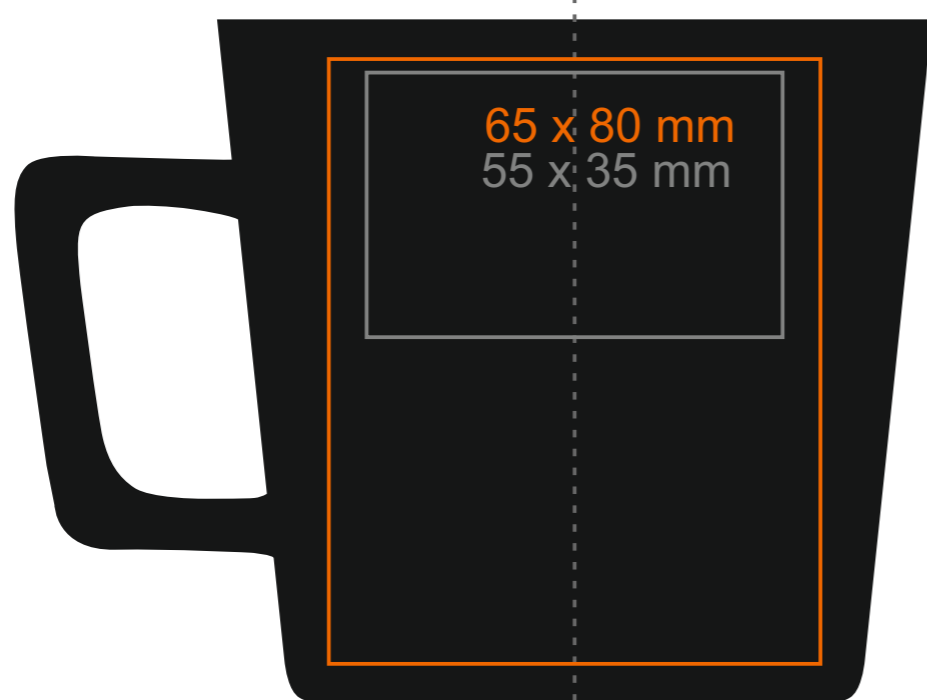

M_556 SMART SUPREME

350 ml / h: 90 mm / Ø 94 mm

- Imprint on the handle
- Imprint on the inside
- Imprint on the bottom inside
- Imprint on the bottom outside

- 70 x 12 mm
- 50 x 20 mm
- Ø 50mm
- Ø 45 mm