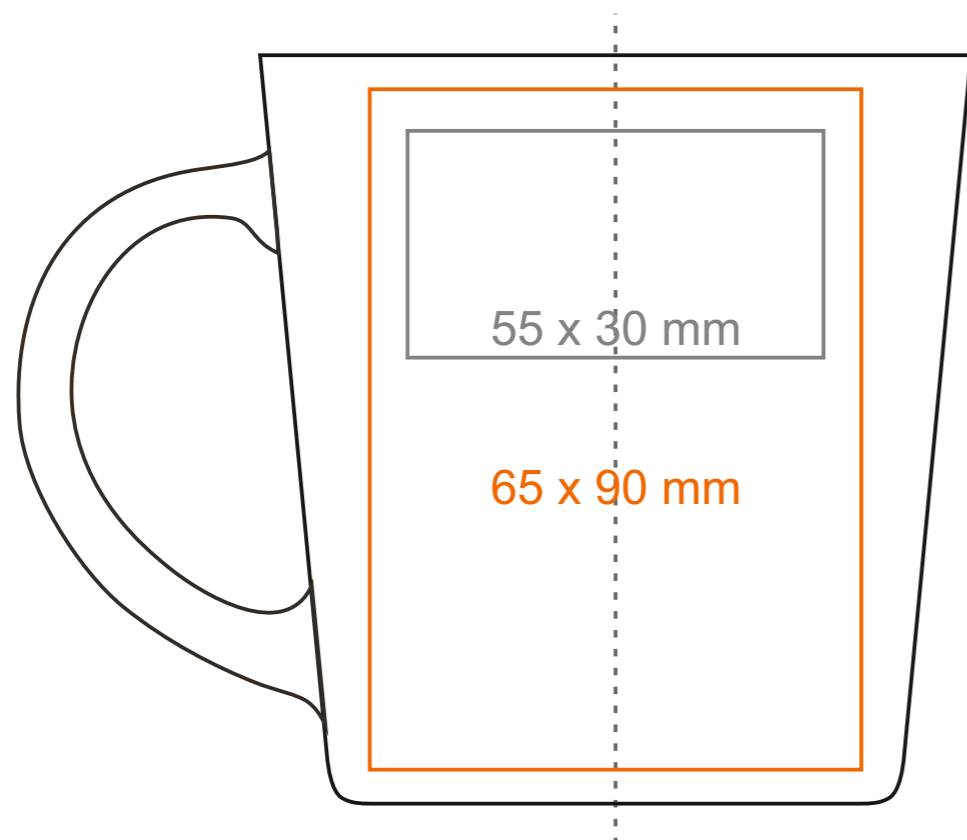

M_549 Berg

380 ml / h: 98 mm / Ø 94 mm

- Imprint on the handle - 80 x 12 mm
- Imprint on the inside - 50 x 20 mm
- Imprint on the bottom inside - Ø 40 mm
- Imprint on the bottom outside - Ø 45 mm

*In the case of projects for transfer print running outside of the standard print area, please contact our sales department.

[How to prepare print material](#)

meaning

- Transfer Print
- Sensitive Touch
- Direct Print