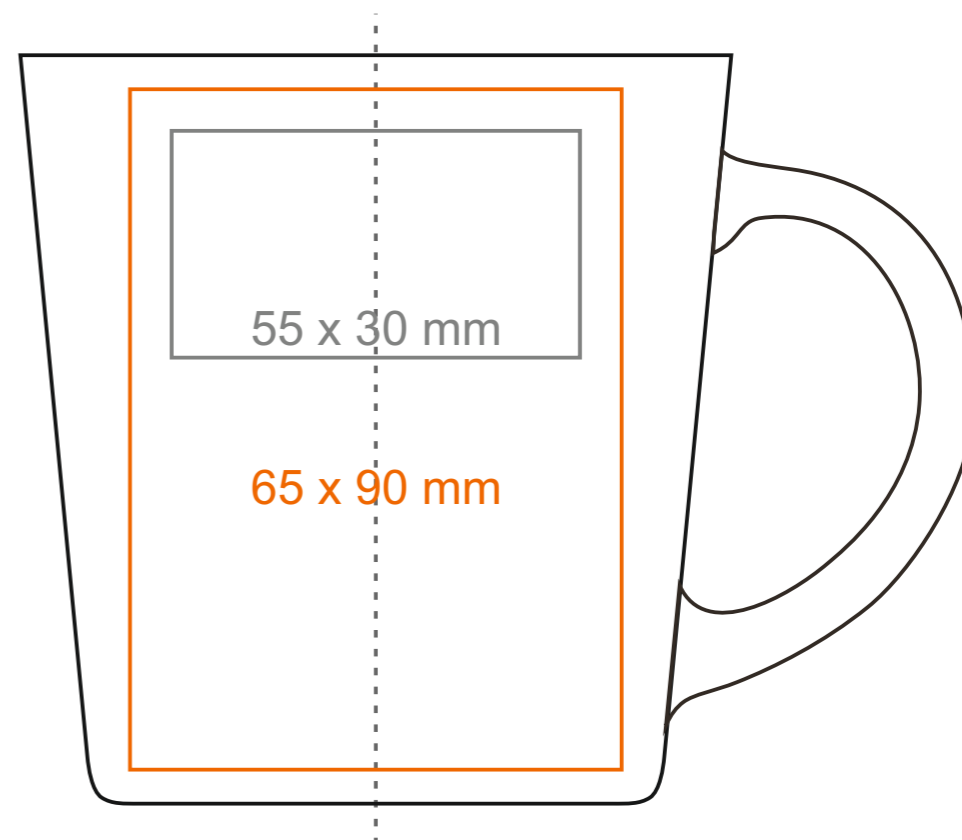

M_549 Berg

380 ml / h: 98 mm / Ø 94 mm

- Imprint on the handle - 80 x 12 mm
- Imprint on the inside - 50 x 20 mm
- Imprint on the bottom inside - Ø 40 mm
- Imprint on the bottom outside - Ø 45 mm

*In the case of projects for transfer print running outside of the standard print area, please contact our sales department.

[How to prepare print material](#)

meaning

- Transfer Print
- Sensitive Touch
- Direct Print