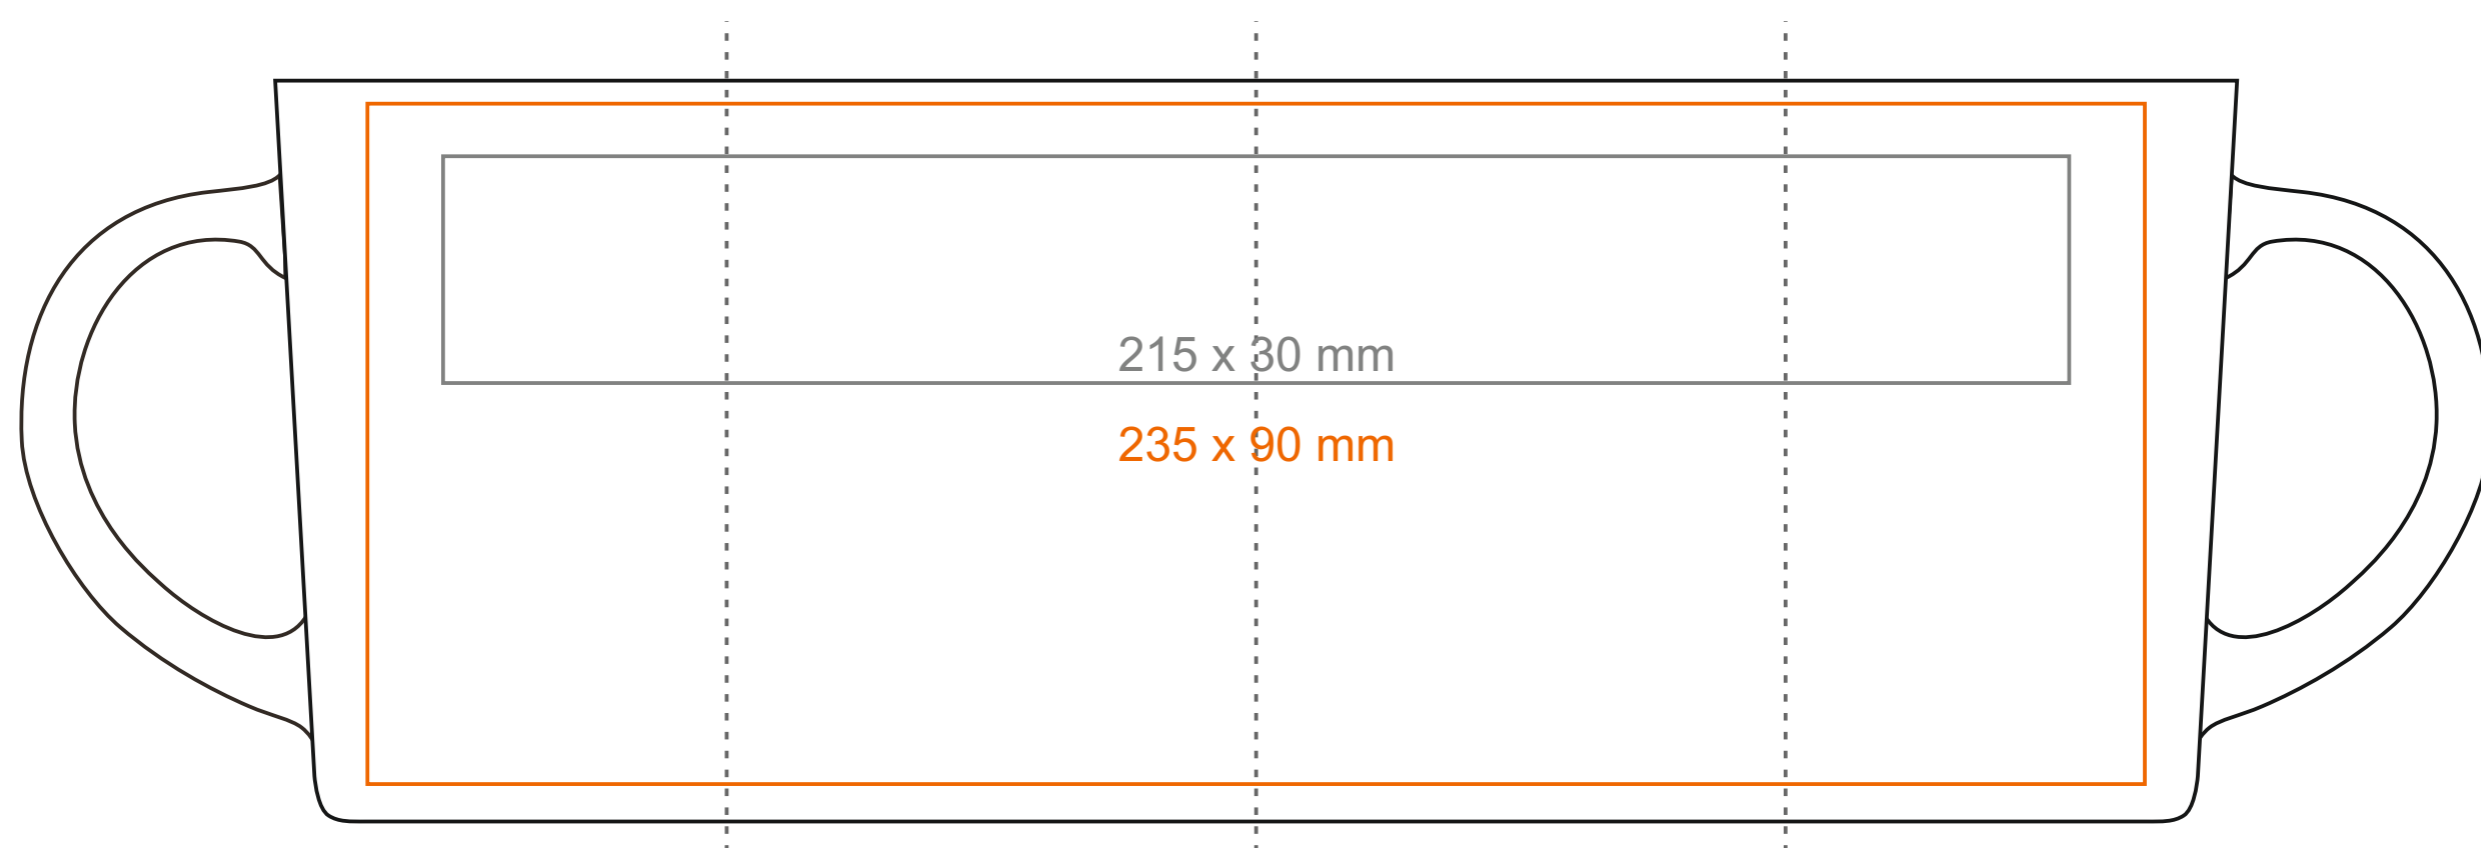

M_549 Berg

380 ml / h: 98 mm / Ø 94 mm

- Imprint on the handle - 80 x 12 mm
- Imprint on the inside - 50 x 20 mm
- Imprint on the bottom inside - Ø 40 mm
- Imprint on the bottom outside - Ø 45 mm

*In the case of projects for transfer print running outside of the standard print area, please contact our sales department.

[How to prepare print material](#)

meaning

- Transfer Print
- Sensitive Touch
- Direct Print